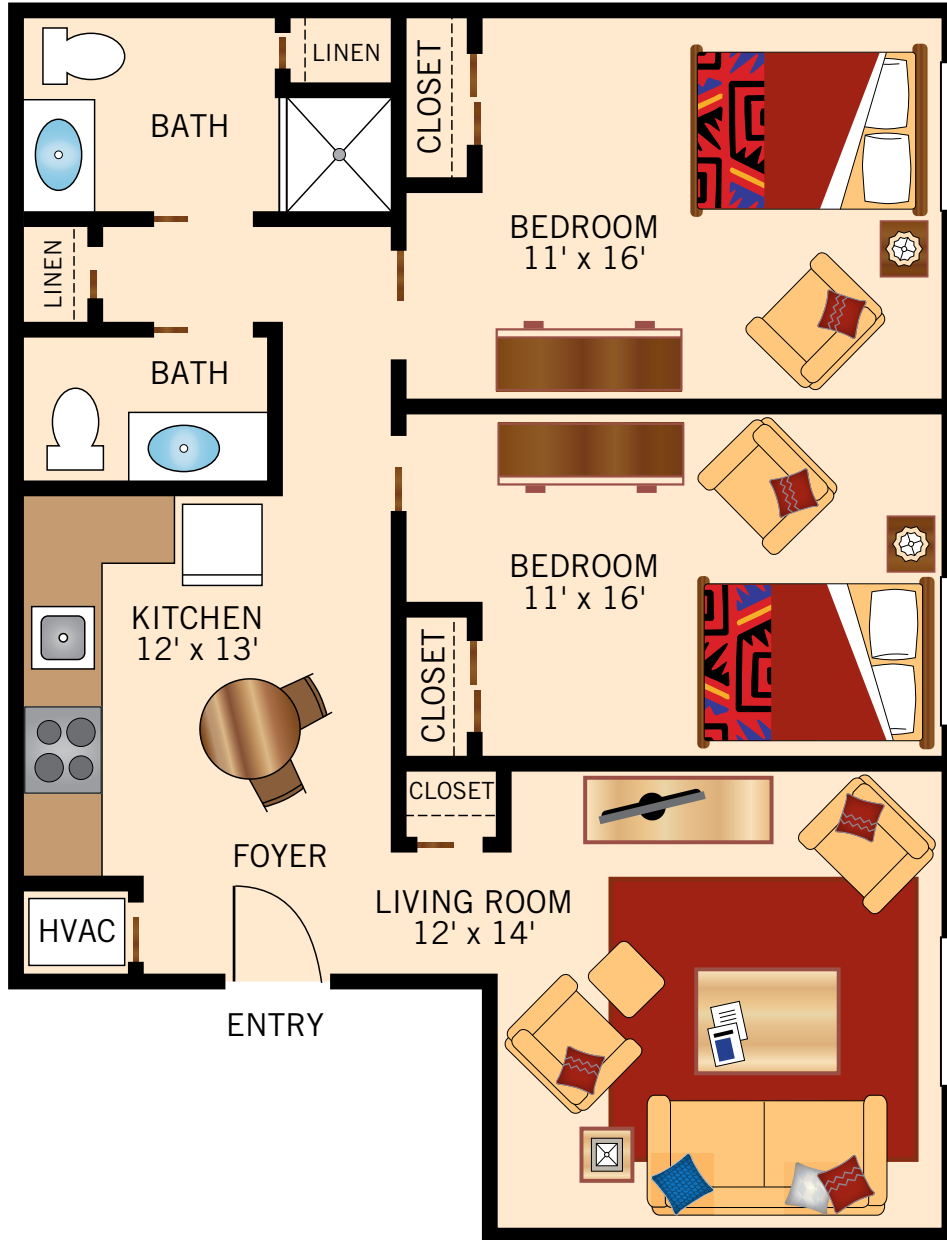

STUDIO
CANTERBURY
600 Square Feet

Floor plans are not to scale and are shown for comparative purposes only.
Actual apartment floor plans may have minor variations.

ONE BEDROOM
CANTERBURY DELUXE
690 Square Feet

Floor plans are not to scale and are shown for comparative purposes only.
Actual apartment floor plans may have minor variations.

ONE BEDROOM ALEXANDRIA 660 Square Feet

Floor plans are not to scale and are shown for comparative purposes only.
Actual apartment floor plans may have minor variations.

TWO BEDROOM GRANDEUR

835 Square Feet

Floor plans are not to scale and are shown for comparative purposes only.
Actual apartment floor plans may have minor variations.