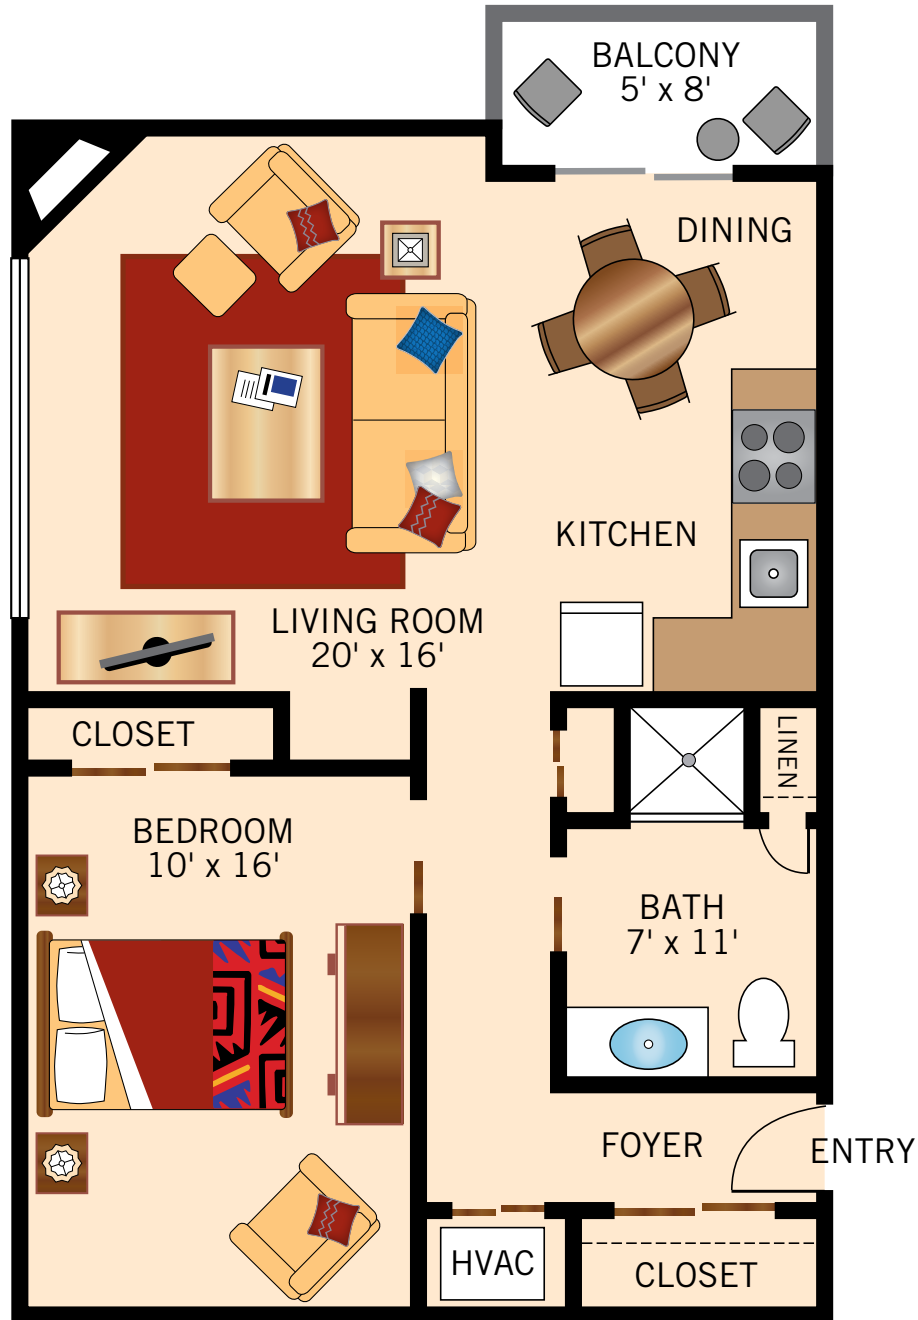

STUDIO
CANTERBURY
600 Square Feet

Floor plans are not to scale and are shown for comparative purposes only.
Actual apartment floor plans may have minor variations.

ONE BEDROOM
CANTERBURY DELUXE
690 Square Feet

Floor plans are not to scale and are shown for comparative purposes only.
Actual apartment floor plans may have minor variations.

ONE BEDROOM ALEXANDRIA 660 Square Feet

Floor plans are not to scale and are shown for comparative purposes only.
Actual apartment floor plans may have minor variations.

TWO BEDROOM GRANDEUR

835 Square Feet

Floor plans are not to scale and are shown for comparative purposes only.
Actual apartment floor plans may have minor variations.