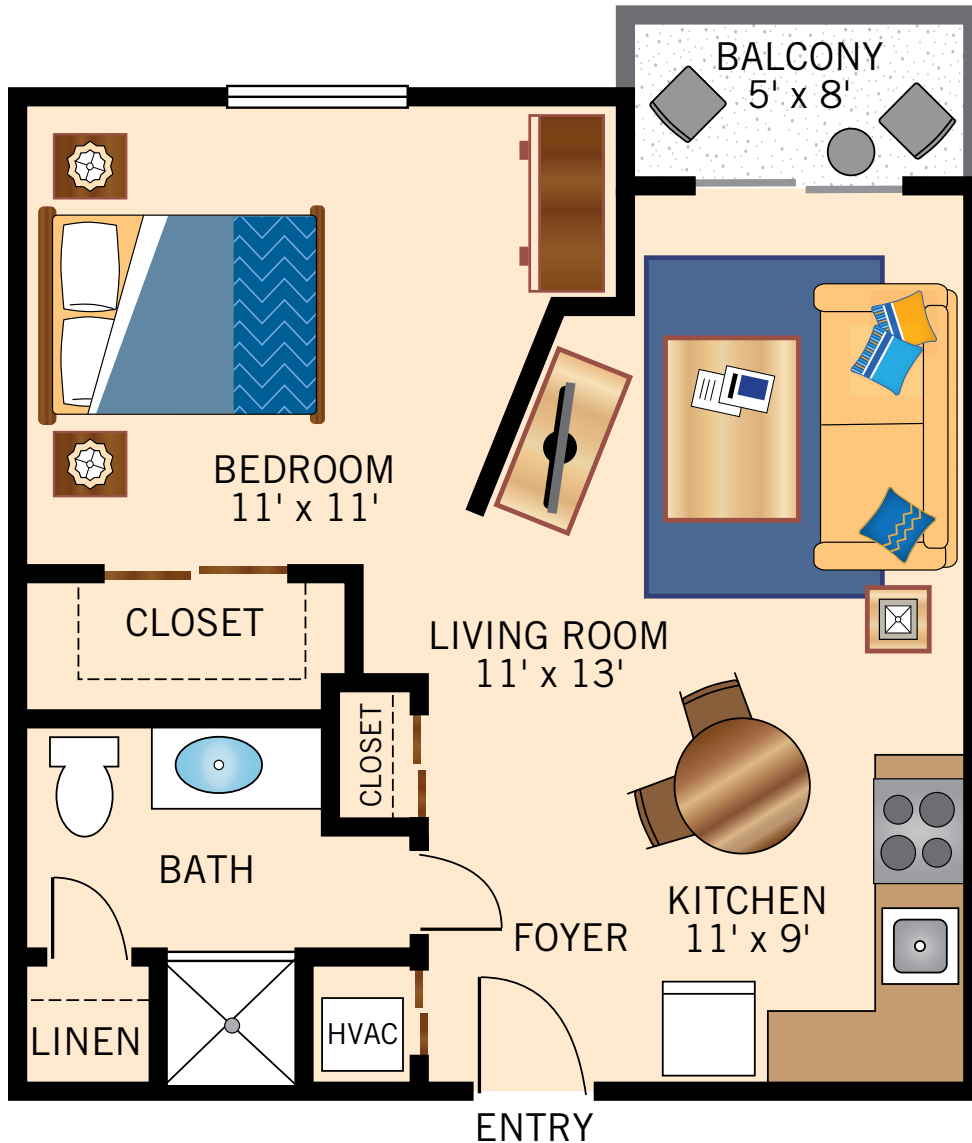

STUDIO
CANTERBURY
600 Square Feet

Floor plans are not to scale and are shown for comparative purposes only.
Actual apartment floor plans may have minor variations.

ONE BEDROOM
CANTERBURY DELUXE
690 Square Feet

Floor plans are not to scale and are shown for comparative purposes only.
Actual apartment floor plans may have minor variations.

ONE BEDROOM ALEXANDRIA 660 Square Feet

Floor plans are not to scale and are shown for comparative purposes only.
Actual apartment floor plans may have minor variations.

TWO BEDROOM GRANDEUR

835 Square Feet

Floor plans are not to scale and are shown for comparative purposes only.
Actual apartment floor plans may have minor variations.