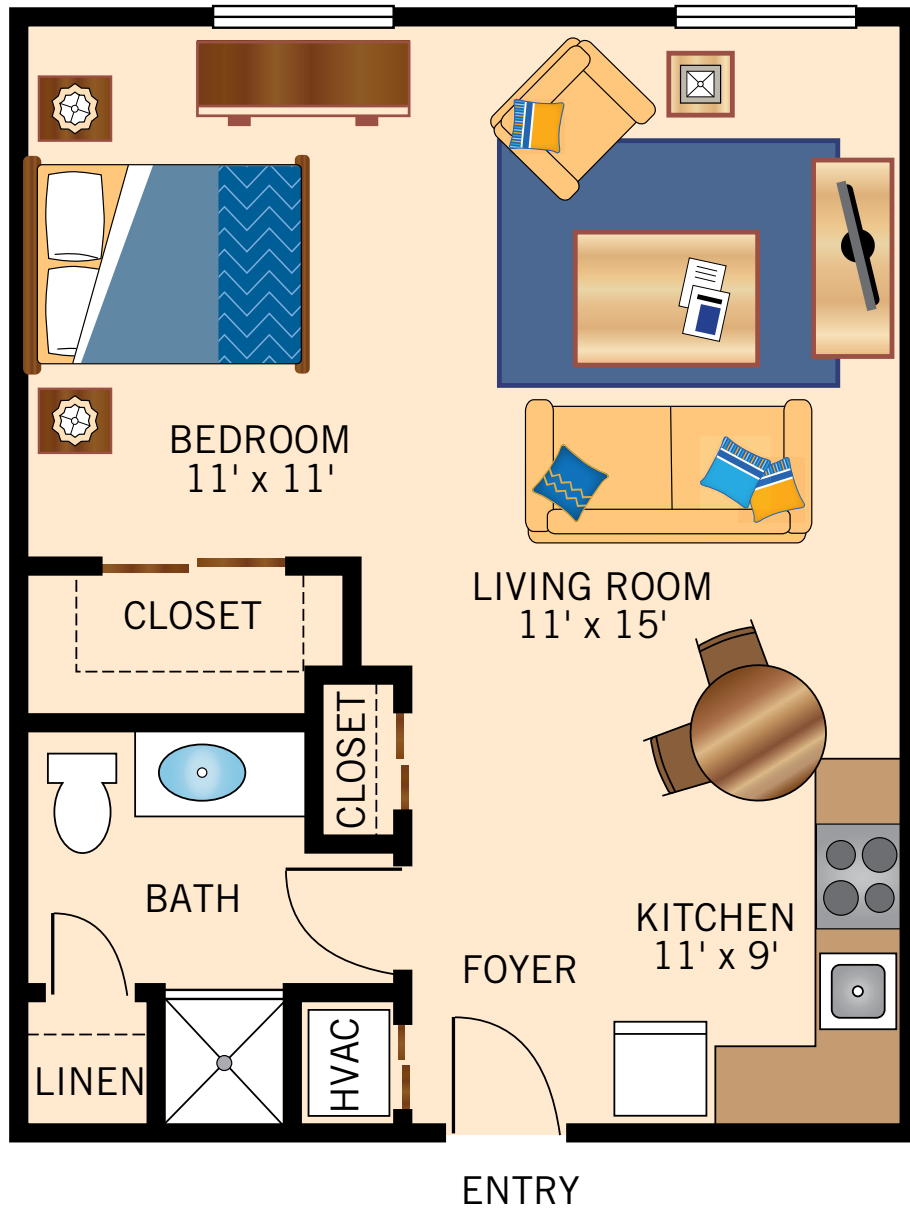

STUDIO
CANTERBURY
600 Square Feet

Floor plans are not to scale and are shown for comparative purposes only.
Actual apartment floor plans may have minor variations.

ONE BEDROOM
CANTERBURY DELUXE
690 Square Feet

Floor plans are not to scale and are shown for comparative purposes only.
Actual apartment floor plans may have minor variations.

ONE BEDROOM ALEXANDRIA 660 Square Feet

Floor plans are not to scale and are shown for comparative purposes only.
Actual apartment floor plans may have minor variations.

TWO BEDROOM GRANDEUR

835 Square Feet

Floor plans are not to scale and are shown for comparative purposes only.
Actual apartment floor plans may have minor variations.